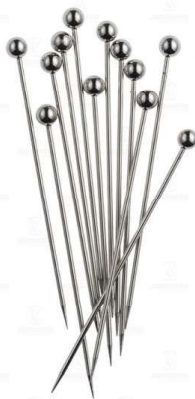

Size: 30cm

Material: 18/8 Stainless Steel/Plated

\$13

COPPER SPEED POURER

Fits all standard size bottles

Material: Stainless Steel/ Plated /Rubber
Cork

\$2.5

METAL SPEED POURER

Fits all standard size bottles

Material: Stainless Steel /Rubber Cork

\$1.9

CHROME POURER (BAG)

Fits all standard size bottles

Material: EVA Plastic with chrome finish

\$4.5 (12 pcs)

BAR EQUIPMENT

BAMBOO BOW PICKS

Size: 9cm

Material: Bamboo

\$3.5 (100p cs)

METAL COCKTAIL PICKS

Size: 10.8cm (4.25.)

Material: 18/8 Stainless Steel

\$12.5 (12 pcs)

COPPER COCKTAIL PICKS

Size: 10.8cm

Material: 18/8 Stainless Steel /Plated

\$18 (10 pcs)

MINI WOODEN PEGS

Size: 3cm (1.18.)

Material: Wood

\$2 (25 pcs)